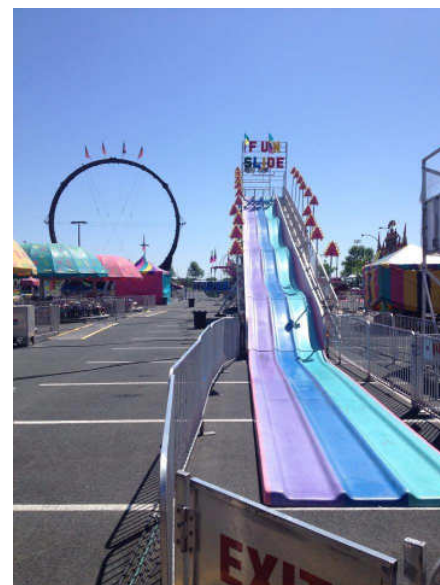

at **BONITA LAKES MALL**

Fun for the entire family! Games, Rides, Food, Fun

| | Hours of Operation | Wristband Hours |
|-------------------|--------------------|---------------------------------|
| Friday, May 12 | 6 pm – 10 pm | Wristband Specials 6 pm – 10 pm |
| Saturday, May 13 | 12 pm – 10 pm | Wristband Specials 6 pm – 10 pm |
| Sunday, May 14 | 1 pm – 9 pm | Wristband Specials 5 pm - 9 pm |
| Monday, May 15 | Closed | |
| Tuesday, May 16 | Closed | |
| Wednesday, May 17 | 6 pm – 10 pm | |
| Thursday, May 18 | 6pm – 10 pm | |
| Friday, May 19 | 6 pm – 10 pm | Wristband Specials 6 pm – 10 pm |
| Saturday, May 20 | 12 pm – 10 pm | Wristband Specials 6 pm – 10 pm |
| Sunday, May 21 | 1 pm – 9 pm | Wristband Specials 5 pm - 9 pm |

Regular Ticket Prices: 1 ticket = \$1.00

Rides accept 3 – 7 tickets

Pay One Price Wristbands on Friday, Saturday & Sunday - \$20 each

For unlimited rides during times shown above

**One free ride on Rock It Extreme Thrill Ride
With the purchase of a wristband.**