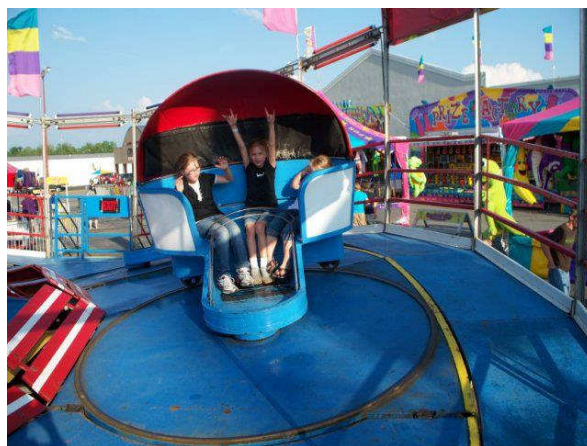

at **BONITA LAKES MALL**

Fun for the entire family! Games, Rides, Food, Fun

| | Hours of Operation | Wristband Hours |
|-------------------|--------------------|---------------------------------|
| Friday, May 12 | 6 pm – 10 pm | Wristband Specials 6 pm – 10 pm |
| Saturday, May 13 | 12 pm – 10 pm | Wristband Specials 6 pm – 10 pm |
| Sunday, May 14 | 1 pm – 9 pm | Wristband Specials 5 pm - 9 pm |
| Monday, May 15 | Closed | |
| Tuesday, May 16 | Closed | |
| Wednesday, May 17 | 6 pm – 10 pm | |
| Thursday, May 18 | 6pm – 10 pm | |
| Friday, May 19 | 6 pm – 10 pm | Wristband Specials 6 pm – 10 pm |
| Saturday, May 20 | 12 pm – 10 pm | Wristband Specials 6 pm – 10 pm |
| Sunday, May 21 | 1 pm – 9 pm | Wristband Specials 5 pm - 9 pm |

Regular Ticket Prices: 1 ticket = \$1.00

Rides accept 3 – 7 tickets

Pay One Price Wristbands on Friday, Saturday & Sunday - \$20 each

For unlimited rides during times shown above

**One free ride on Rock It Extreme Thrill Ride
With the purchase of a wristband.**